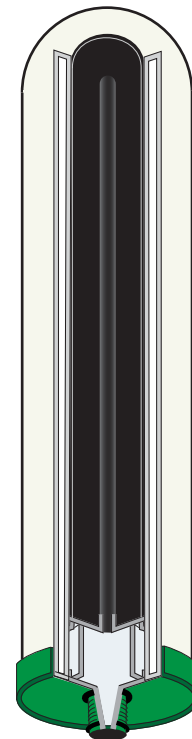

The UltraCeram® Stainless Steel Slim Countertop Water Filter

UltraCeram® Slim Cartridge

NSF Tested & Certified Cartridge
0.5 micron absolute

Ceramic Outer Shell

The ceramic outer shell is made from Diatomaceous Earth formed from millions of microscopic silicone shells - compressed to give a 0.5 micron absolute rating to remove the finest sediment, bacteria and parasites.

Impregnated with silver ions the ceramic media has enhanced bacteriostatic and self sterilizing properties to inhibit bacteria growth.

Carbon Block Inner Core

The carbon block inner core is NSF tested to remove chlorine, chloramines, bad taste and odour to NSF/ANSI 42 and chemicals, pesticides and heavy metals to NSF/ANSI 53.

Specifications

Capacity
6-9months/2000 litres*

Flow Rate
2.5 litres per minute

*Dependent on water quality and usage.

**Stainless Steel
Slim Countertop
Water Filter**

Made in UK

www.ultraceram.co.uk

**Ideal for use with Municipal Town Water,
Rain Water Tanks & Bore Water**

If your faucet thread is female (internal) first screw in the female adaptor provided, followed by the diverter and hand tighten. See *Image B*.

Image A
Male Thread

Image B
Female Thread

Universal Adaptor Included