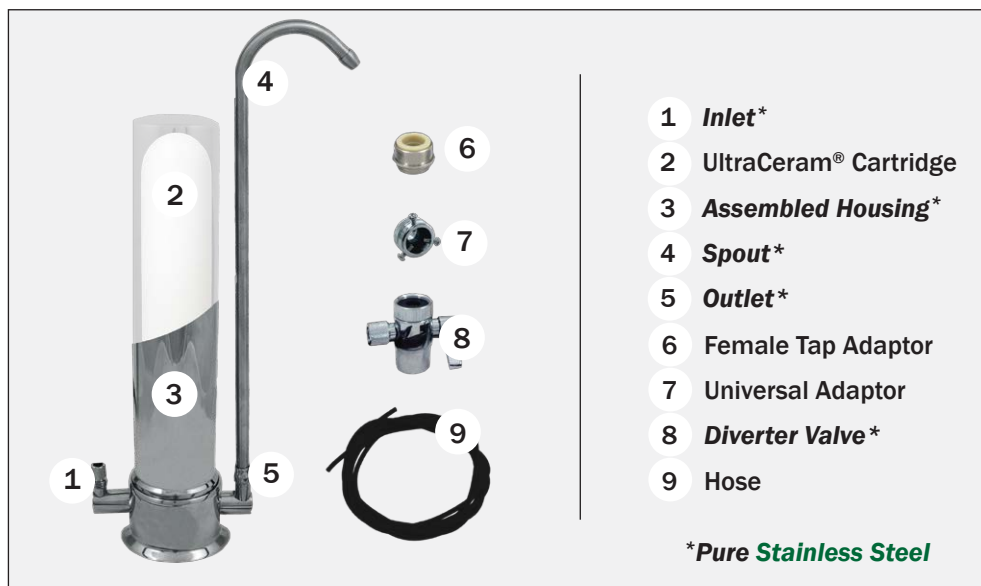

Included Components

Scrub Clean & Reuse

If the flow rate from your filter noticeably reduces the cartridge may need to be cleaned or replaced. To extend the life of your filter cartridge simply scrub clean with a new scouring pad under cold running water.